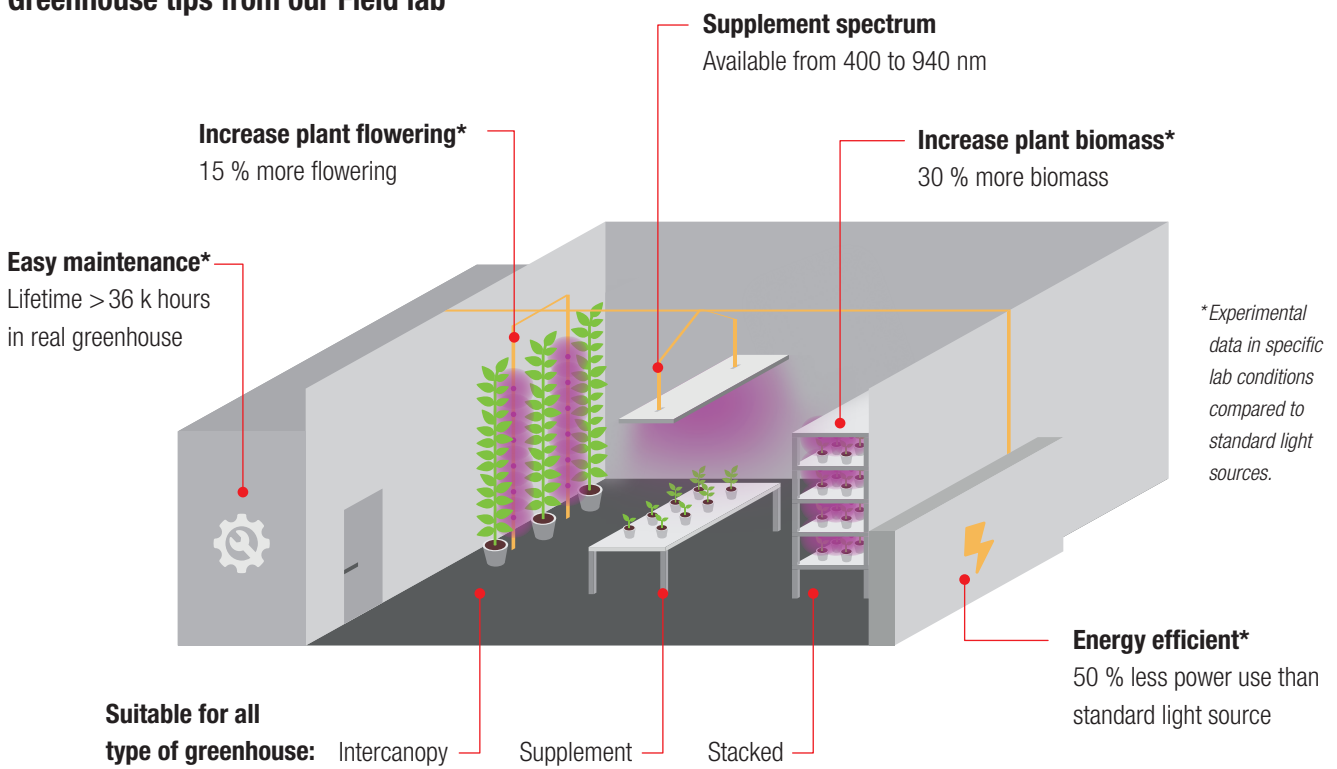

Our LEDs have been developed for customized light solutions for each grower.

Perfect Quality – Very High Efficacy
 Up to 3.0 $\mu\text{mol/J}$ (Deep Blue),
 3.6 $\mu\text{mol/J}$ (Hyper Red), 4.0 $\mu\text{mol/J}$ (Far Red)

What you need to optimize your plants

Greenhouse tips from our Field lab

Low and high power package available

High Power Horticulture LED WL-SMDC Horticulture
 Package Size: 3535
 PN: 150353xx74500

Low Power Horticulture LED WL-SMTW
 Package Size: 2835
 PN: 150283xx73103